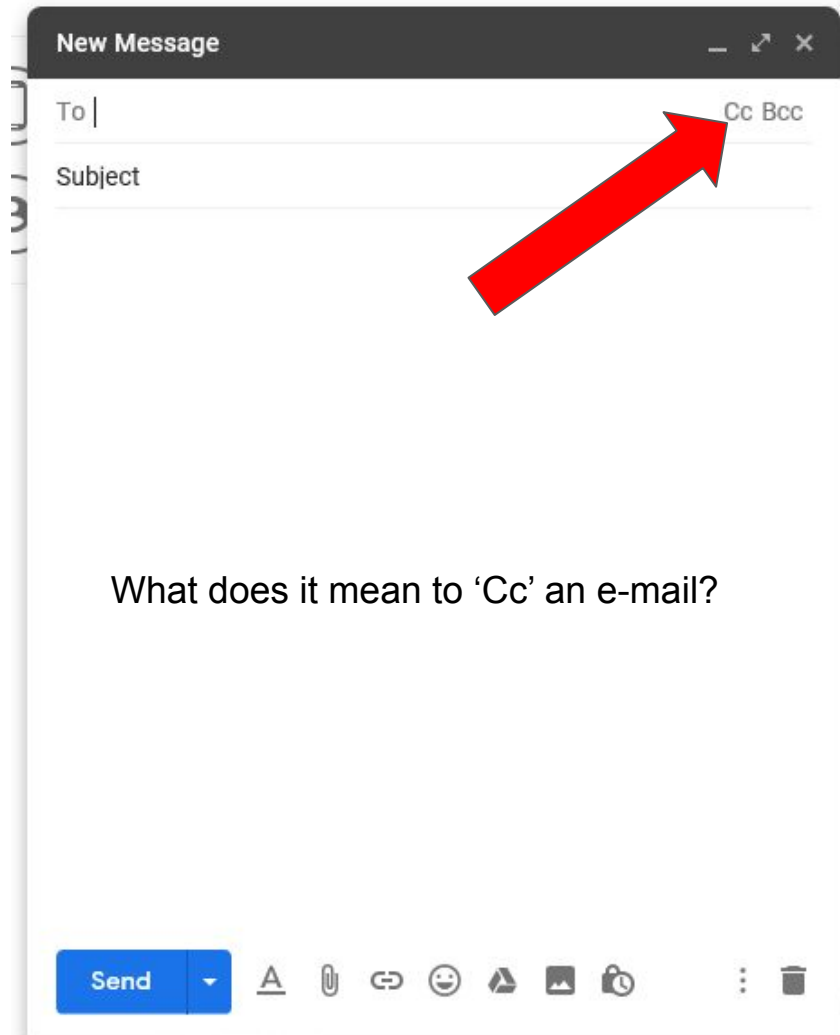

What does it mean to 'Cc' an e-mail?